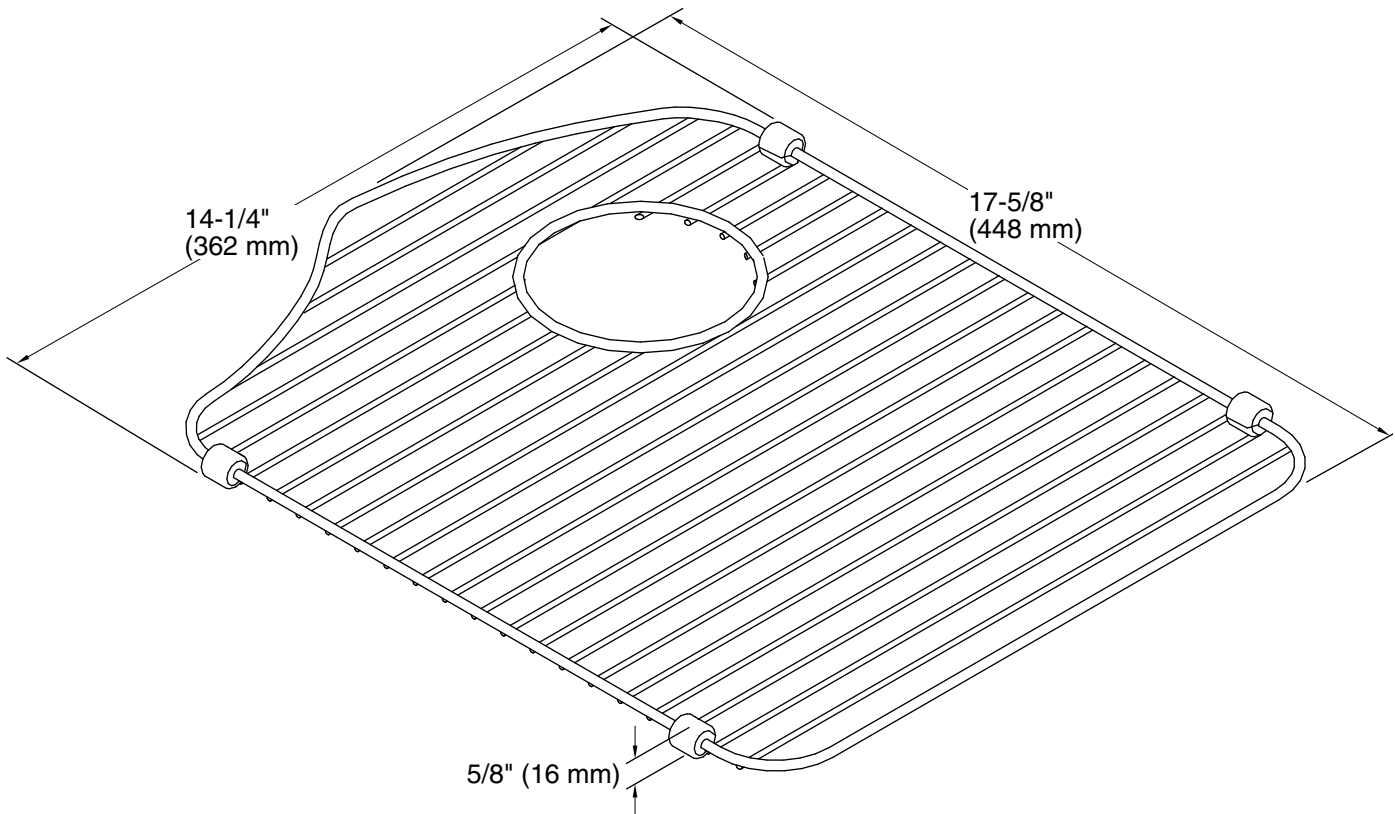

Technical Information

All product dimensions are nominal.

Material: Stainless Steel